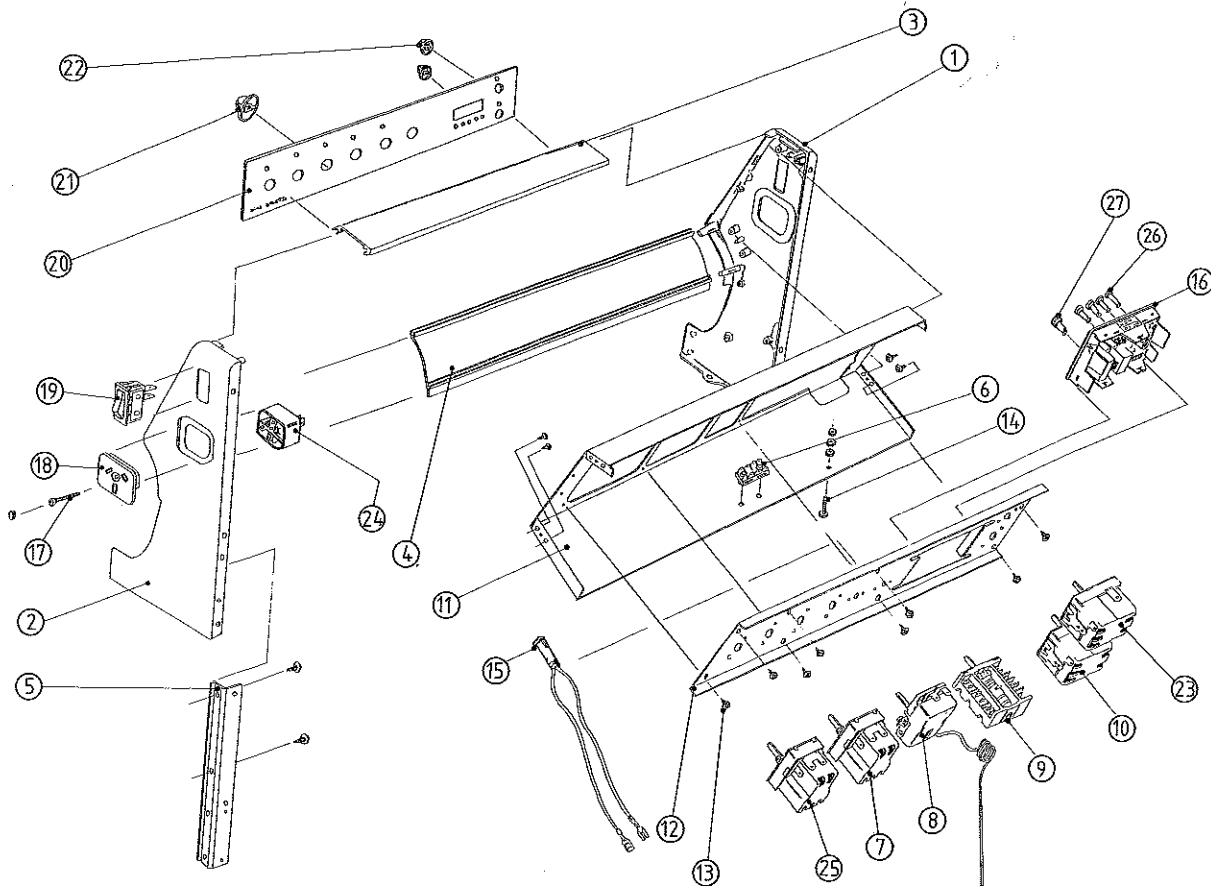

GENERAL ASSEMBLY 595 GRILL MODEL DIAGRAM

SWITCH PANEL ASSEMBLY 1U608W (ALPHA)

CERAMIC HOB ASSEMBLY 595

RADIANT HOB ASSEMBLY 595

OVEN ASSEMBLY THERMOWAVE – CONCEALED LOWER ELEMENT AS FITTED TO:- 1U608W, 1U606W, 1U605W & 1U604W

GRILL COMPARTMENT & DOOR ASSEMBLY

DOOR ASSEMBLY

WARMER DRAWER ASSEMBLY