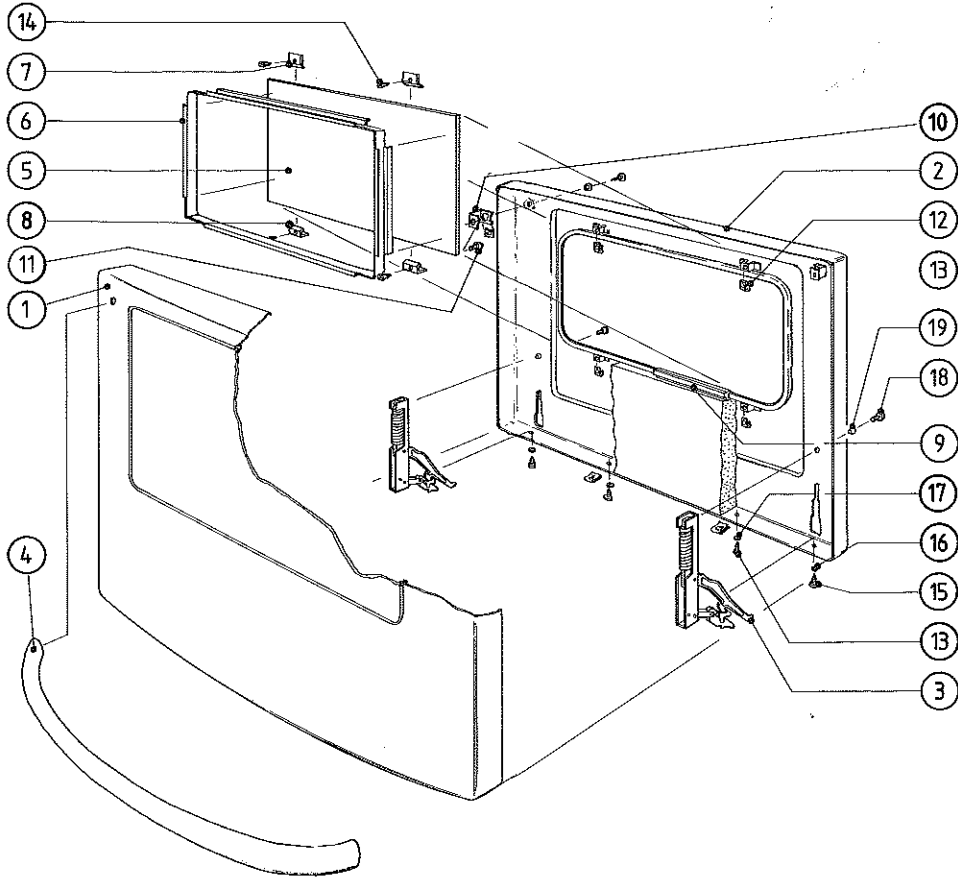

GENERAL ASSEMBLY 595 GRILL MODEL DIAGRAM

SWITCH PANEL ASSEMBLY 1U608W (ALPHA)

CERAMIC HOB ASSEMBLY 595

RADIANT HOB ASSEMBLY 595

OVEN ASSEMBLY THERMOWAVE – CONCEALED LOWER ELEMENT AS FITTED TO:- 1U608W, 1U606W, 1U605W & 1U604W

GRILL COMPARTMENT & DOOR ASSEMBLY

DOOR ASSEMBLY

WARMER DRAWER ASSEMBLY