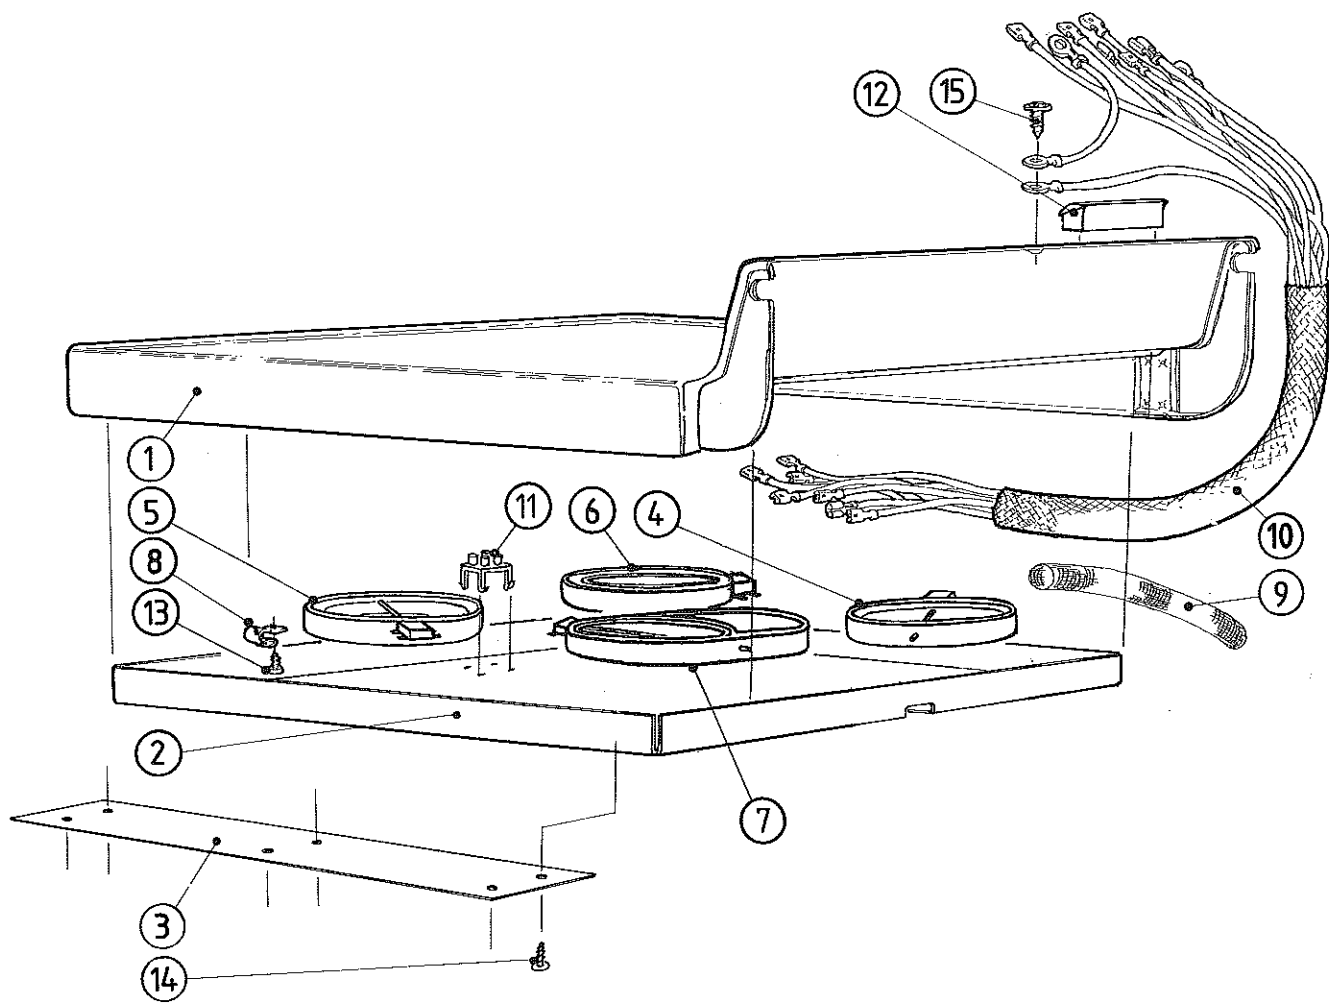

GENERAL ASSEMBLY 595 GRILL MODEL DIAGRAM

SWITCH PANEL ASSEMBLY 1U608W (ALPHA)

CERAMIC HOB ASSEMBLY 595

RADIANT HOB ASSEMBLY 595

OVEN ASSEMBLY THERMOWAVE – CONCEALED LOWER ELEMENT AS FITTED TO:- 1U608W, 1U606W, 1U605W & 1U604W

GRILL COMPARTMENT & DOOR ASSEMBLY

DOOR ASSEMBLY

WARMER DRAWER ASSEMBLY