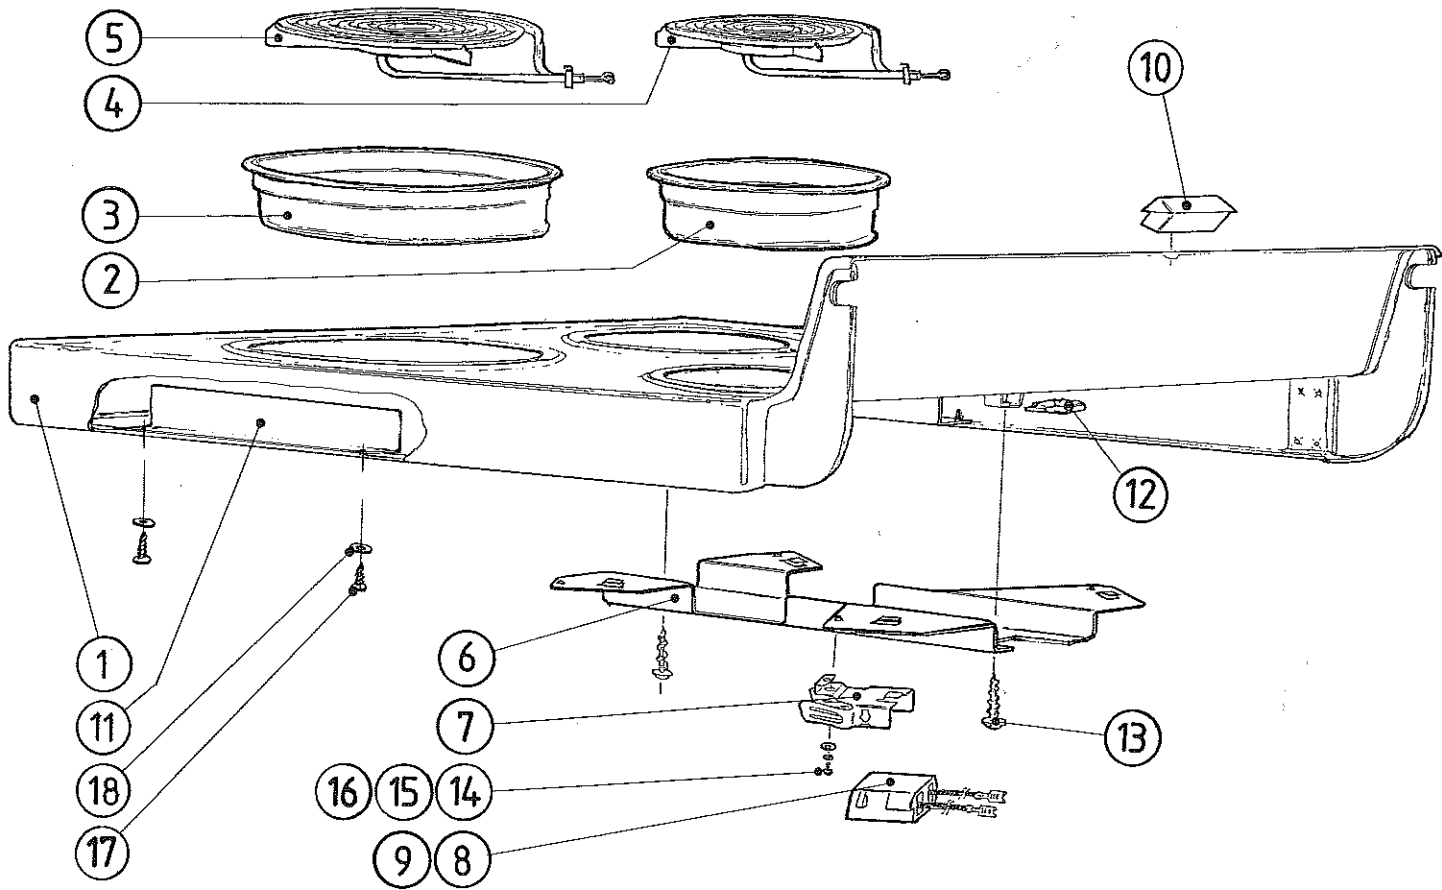

GENERAL ASSEMBLY 595 GRILL MODEL DIAGRAM

SWITCH PANEL ASSEMBLY 1U608W (ALPHA)

CERAMIC HOB ASSEMBLY 595

RADIANT HOB ASSEMBLY 595

OVEN ASSEMBLY THERMOWAVE – CONCEALED LOWER ELEMENT AS FITTED TO:- 1U608W, 1U606W, 1U605W & 1U604W

GRILL COMPARTMENT & DOOR ASSEMBLY

DOOR ASSEMBLY

WARMER DRAWER ASSEMBLY