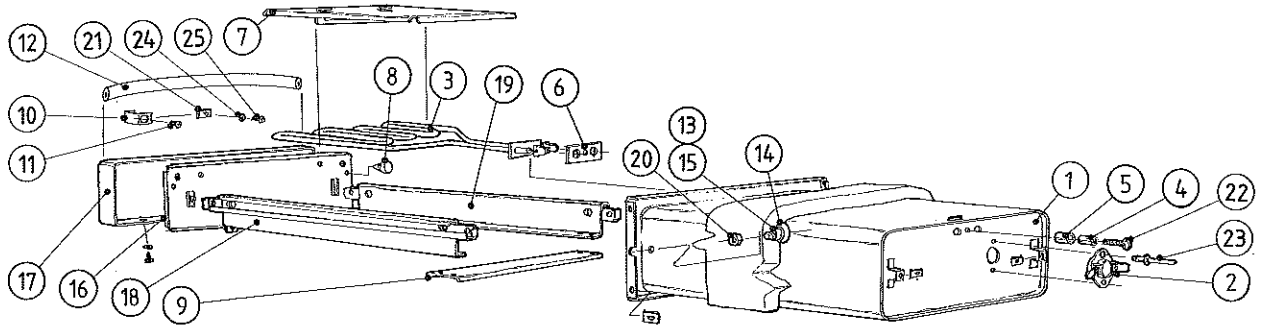

GENERAL ASSEMBLY 595 GRILL MODEL DIAGRAM

SWITCH PANEL ASSEMBLY 1U608W (ALPHA)

CERAMIC HOB ASSEMBLY 595

RADIANT HOB ASSEMBLY 595

OVEN ASSEMBLY THERMOWAVE – CONCEALED LOWER ELEMENT AS FITTED TO:- 1U608W, 1U606W, 1U605W & 1U604W

GRILL COMPARTMENT & DOOR ASSEMBLY

DOOR ASSEMBLY

WARMER DRAWER ASSEMBLY