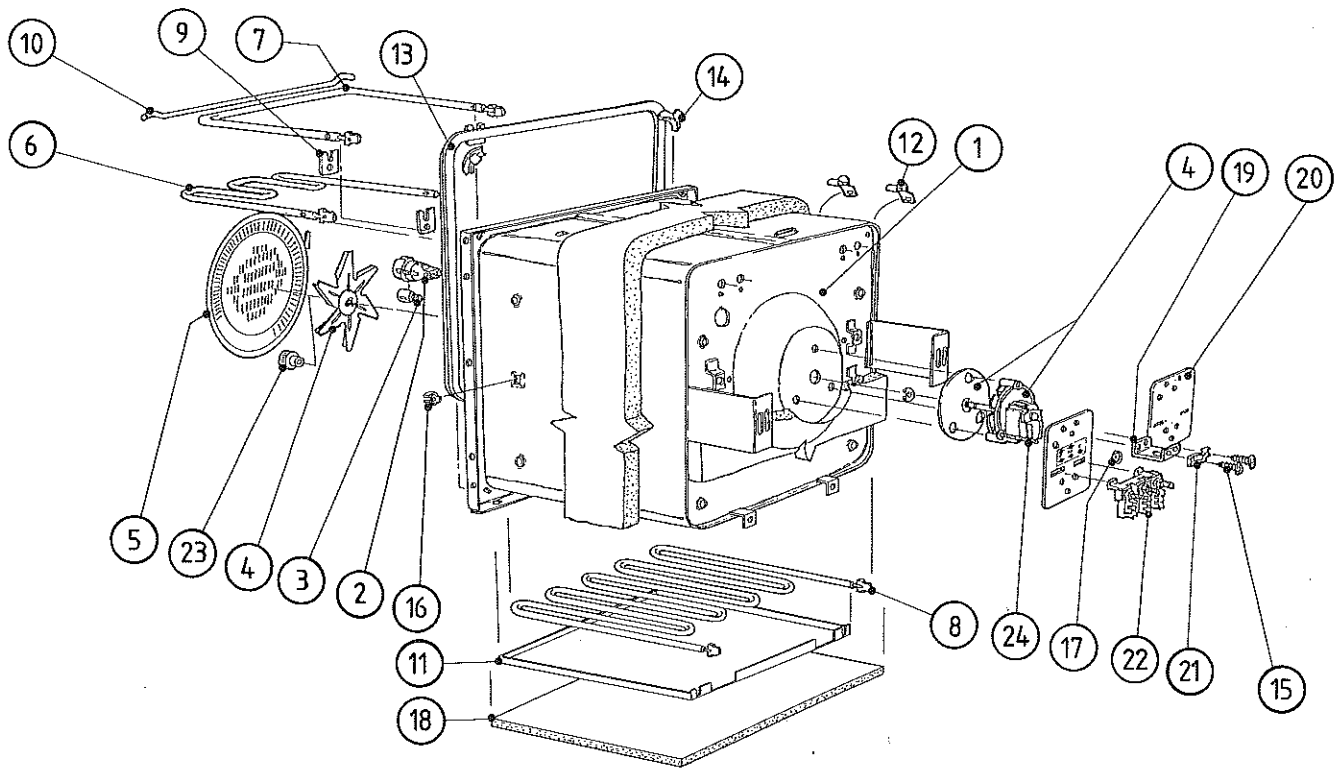

GENERAL ASSEMBLY 595 GRILL MODEL DIAGRAM

SWITCH PANEL ASSEMBLY 1U608W (ALPHA)

CERAMIC HOB ASSEMBLY 595

RADIANT HOB ASSEMBLY 595

OVEN ASSEMBLY THERMOWAVE – CONCEALED LOWER ELEMENT AS FITTED TO:- 1U608W, 1U606W, 1U605W & 1U604W

GRILL COMPARTMENT & DOOR ASSEMBLY

DOOR ASSEMBLY

WARMER DRAWER ASSEMBLY