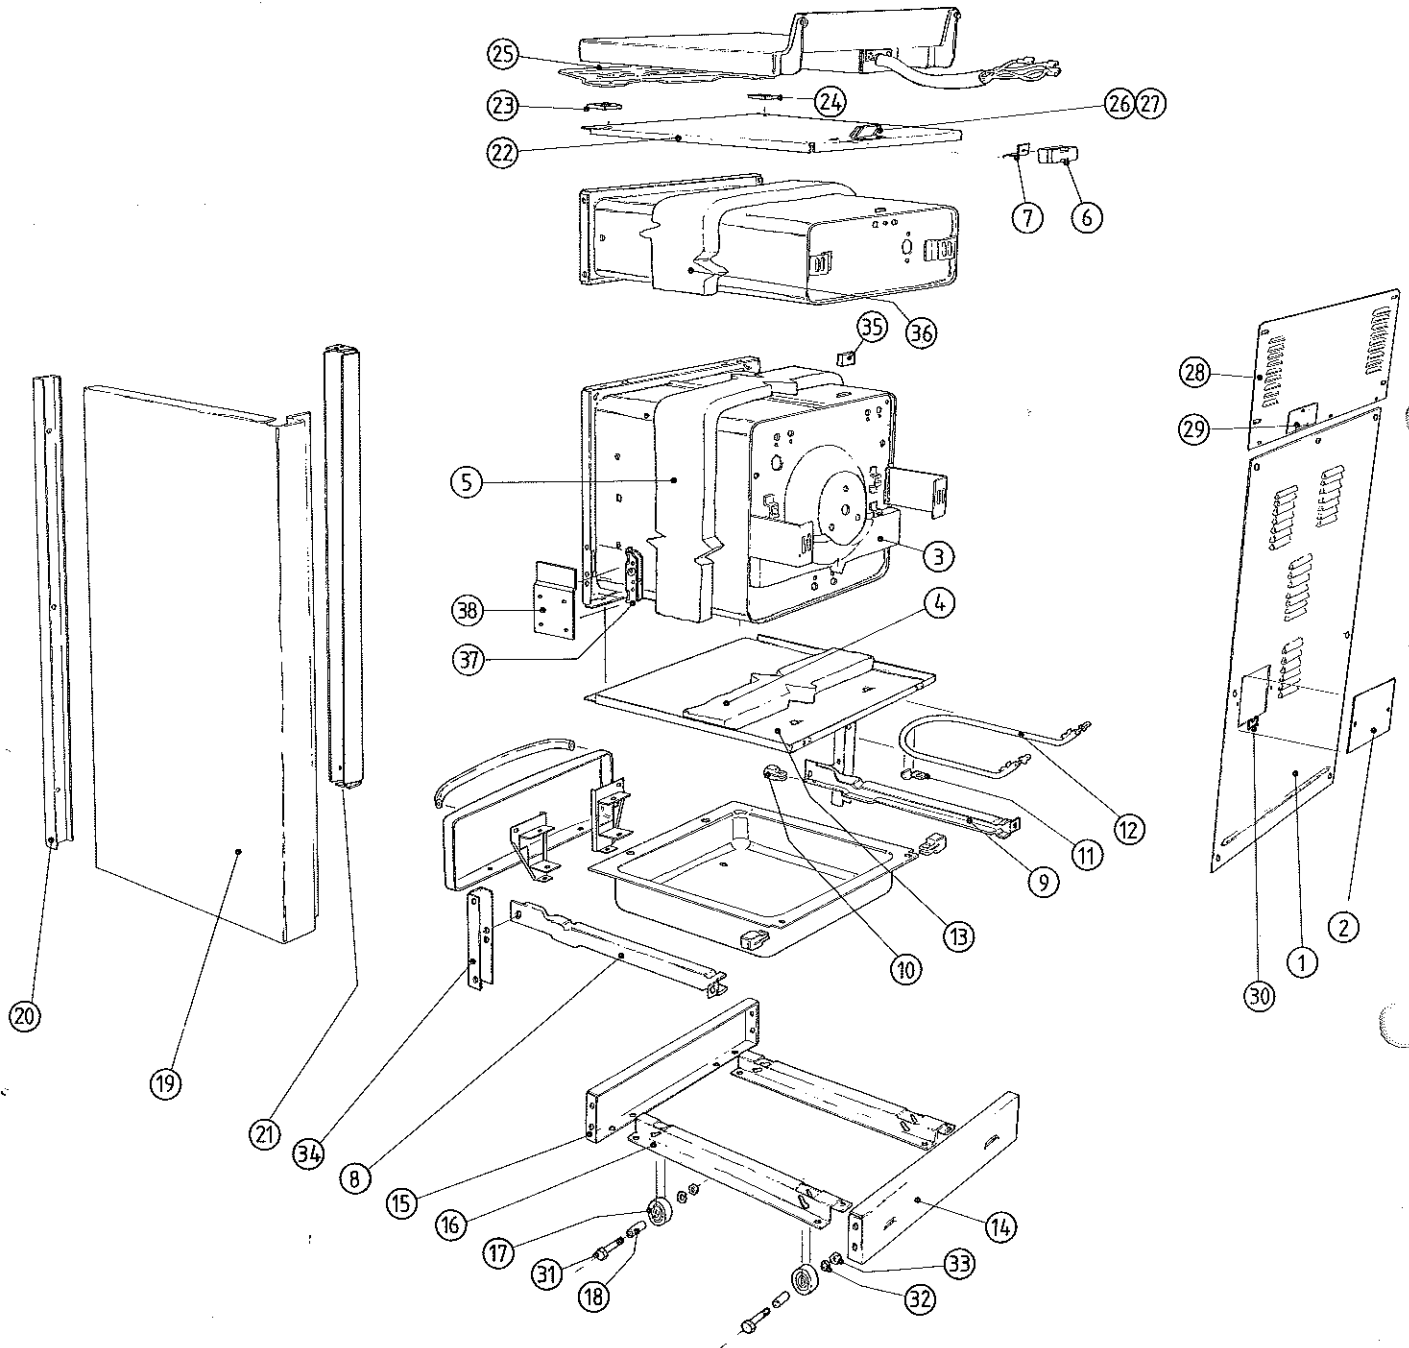

GENERAL ASSEMBLY 595 GRILL MODEL DIAGRAM

SWITCH PANEL ASSEMBLY 1U608W (ALPHA)

CERAMIC HOB ASSEMBLY 595

RADIANT HOB ASSEMBLY 595

OVEN ASSEMBLY THERMOWAVE – CONCEALED LOWER ELEMENT AS FITTED TO:- 1U608W, 1U606W, 1U605W & 1U604W

GRILL COMPARTMENT & DOOR ASSEMBLY

DOOR ASSEMBLY

WARMER DRAWER ASSEMBLY